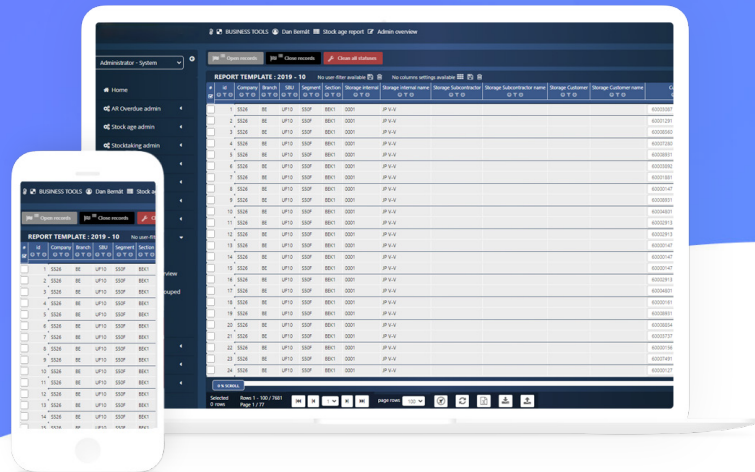

# Smart Web Apps

We will create an application for you tailored to your business.

Are you looking for an optimal solution for your business and none of the commonly offered applications meet your requirements?

## Data analysis

Using simple views, you can quickly analyse the processed data.

## Notification

The system automatically informs you about data processing, the status of individual requests and the progress of processes by notifications.